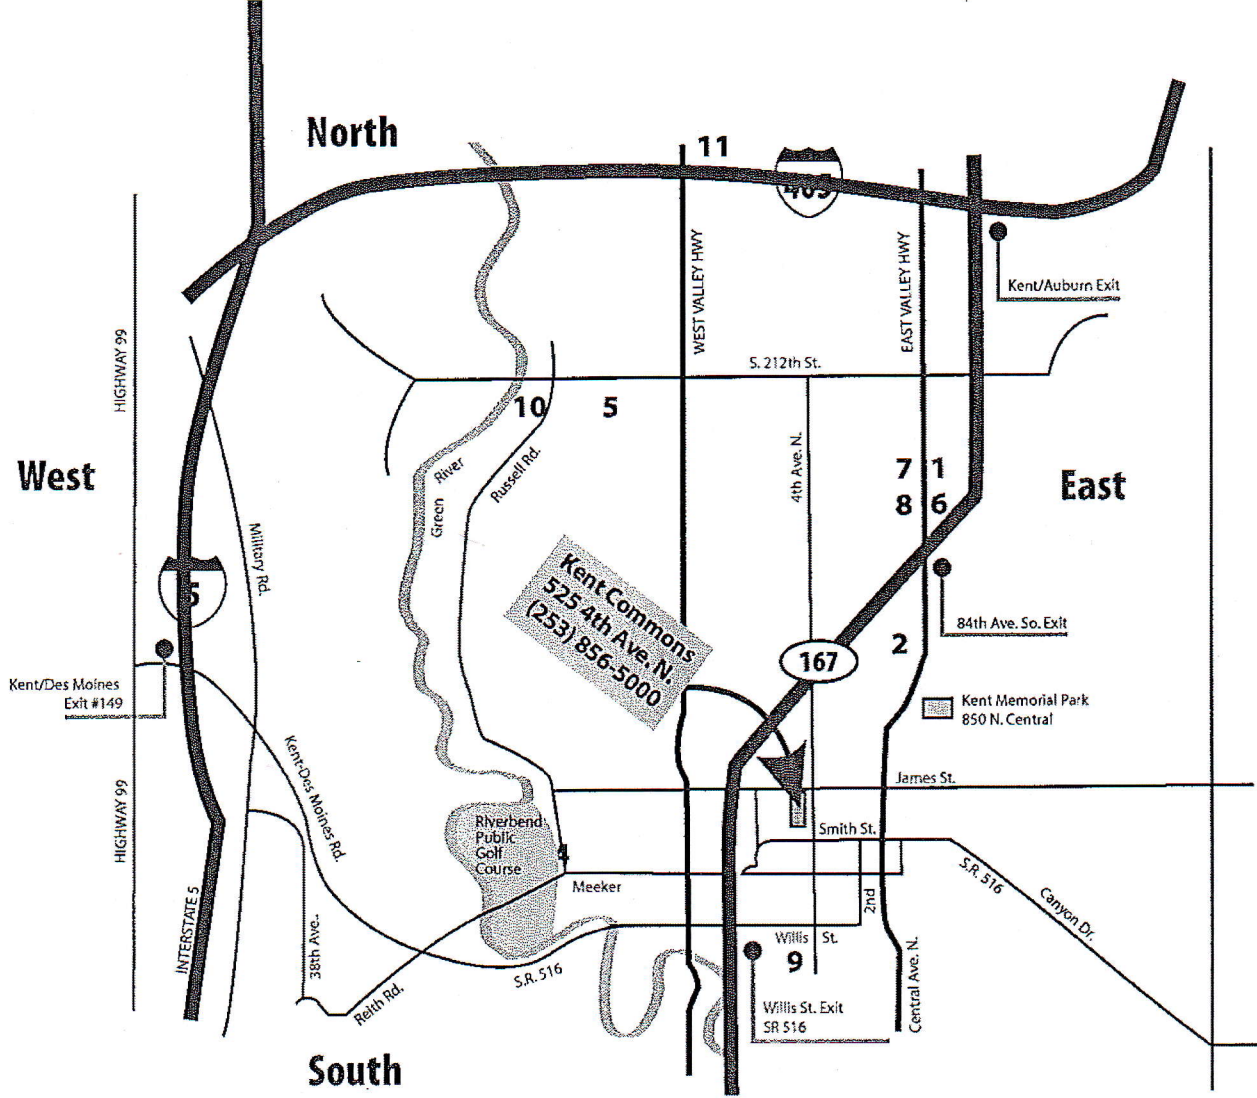

City of Kent

Kent Commons Location Map

Accommodations | Restaurants | Parking

FOR RECORDED DIRECTIONS,
CALL (253) 856-5025

Accommodations

1. Holiday Inn Hotel and Suites
  22318 84 Ave. S. • (253) 395-4300
2. Howard Johnson Inn
  1233 N. Central • (253) 852-7224
3. Best Western—Plaza by the Green
  24415 Russell Rd. • (253) 854-8767
4. Days Inn
  1711 West Meeker • (253) 854-1950

5. Hawthorn Suites Hotel
  6329 S. 212 • (253) 395-3800
6. Days Inn
  22420 84th Ave. S. • (253) 872-5525
7. Comfort Inn
  22311 84th Ave. S. • (253) 872-2211
8. Extended Stay America
  22520 83rd Ave. S. • (253) 872-6514

9. Quality Inn and Suites
  25100 74th Ave. S. • (253) 520-6670
10. KOA Campground
  5801 S. 212th St. • (253) 872-8652
11. Homewood Suites by Hilton
  6955 Ft. Dent Way • (206) 433-8000

Please see reverse side
for Restaurants & Parking